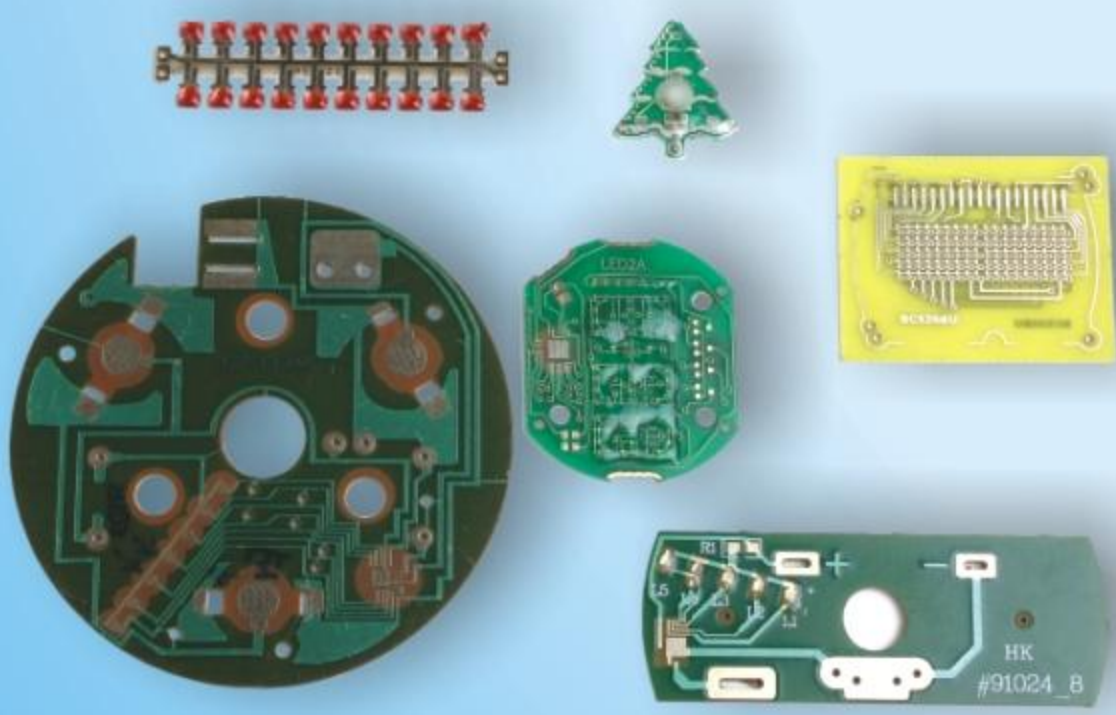

The  
BEST CHOICE  
For You

AXIAL TYPE LED

BACK LIGHT

COB  
(CHIPS ON BOARD)

[Http://www.yetda.com](http://www.yetda.com)

悅達電子有限公司  
Yetda Industry Limited