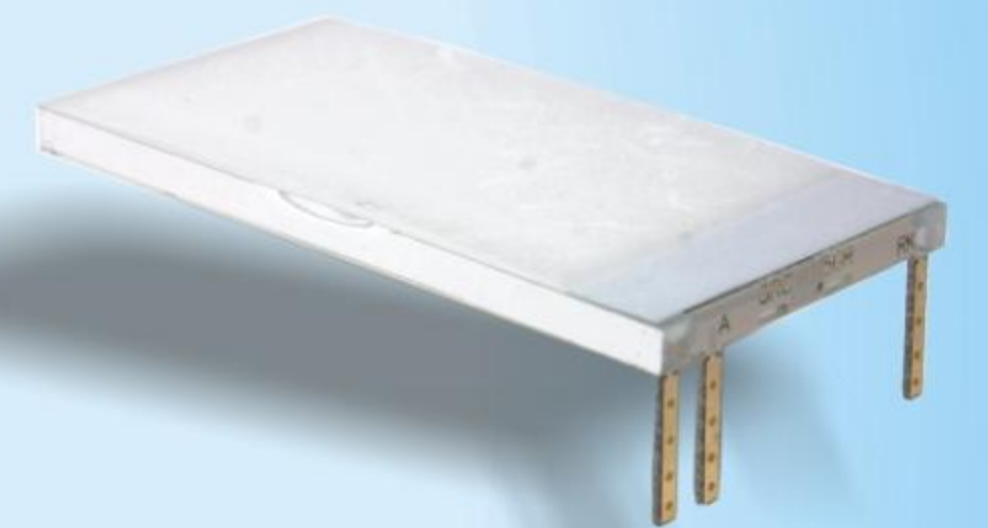

The  
BEST CHOICE  
For You

AXIAL TYPE LED

BACK LIGHT

COB  
(CHIPS ON BOARD)

[Http://www.yetda.com](http://www.yetda.com)

悅達電子有限公司  
Yetda Industry Limited