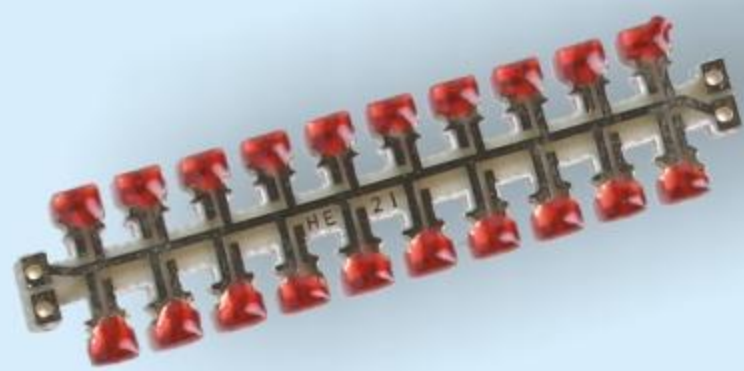

The  
BEST CHOICE  
For You

AXIAL TYPE LED

BACK LIGHT

COB  
(CHIPS ON BOARD)

[Http://www.yetda.com](http://www.yetda.com)

悅達電子有限公司  
Yetda Industry Limited